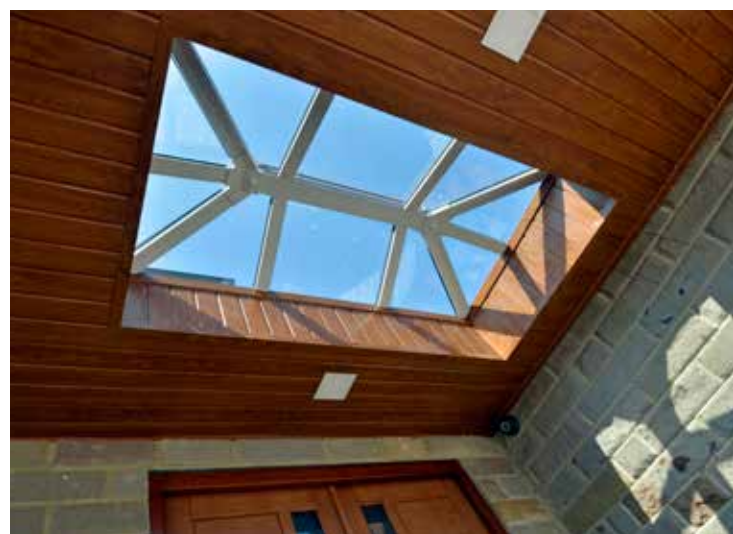

Skypod

A bright addition to your home

Imagine creating a stylish new living space that's flooded with natural light. Imagine an inspiring contemporary design feature that will not only enhance your lifestyle but add value to your home too. Some would call it the 'wow' factor. We call it Skypod.

When it comes to design, Skypod is a breath of fresh air. Without any crestings or finials on the roof, you get clean lines and lots of natural light. It also increases the height of your room too. There's plenty of ways you can customise your ceiling windows to fit the look and feel you want for your home. You can choose between two bar or three bar gable pitched styles, plus a range of external frame colours. You can also choose clear, blue, bronze or neutral double-glazed glass.

Why choose Skypod

- ✓ Designed for superior performance
- ✓ A choice of frame and glass colours
- ✓ Cheaper than aluminium alternatives
- ✓ 10-year guarantee
- ✓ U-values as low as 1.0
- ✓ Self-cleaning, temperature controlled glass included as standard
- ✓ 20° or 35° fixed pitch