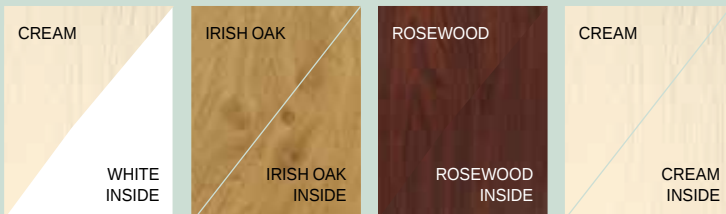

A Conservatory or Orangery can change the whole character of your home. Enhance your home whilst adding your individual style with beautiful light and open space that you'll be able to enjoy for years to come.

We provide a comprehensive range of styles, sizes and finishes, but if you're looking for something bespoke, we can give you the perfect unique result you are looking for and to suit your exact requirements.

To compliment your home we also have a wide choice of colour finishes and a variety of suited hardware.

- ✓ Large contact surface area provides superb thermal insulation and soundproofing
- ✓ Innovative smooth corner weld for contemporary yet timber-like visuals
- ✓ High security handles and locks for your peace of mind
- ✓ Sealed unit for increased energy efficiency
- ✓ Double or triple glazing available
- ✓ Low maintenance uPVC frames
- ✓ Available in a wide range of hand-picked woodgrain finishes
- ✓ 10 Year Guarantee