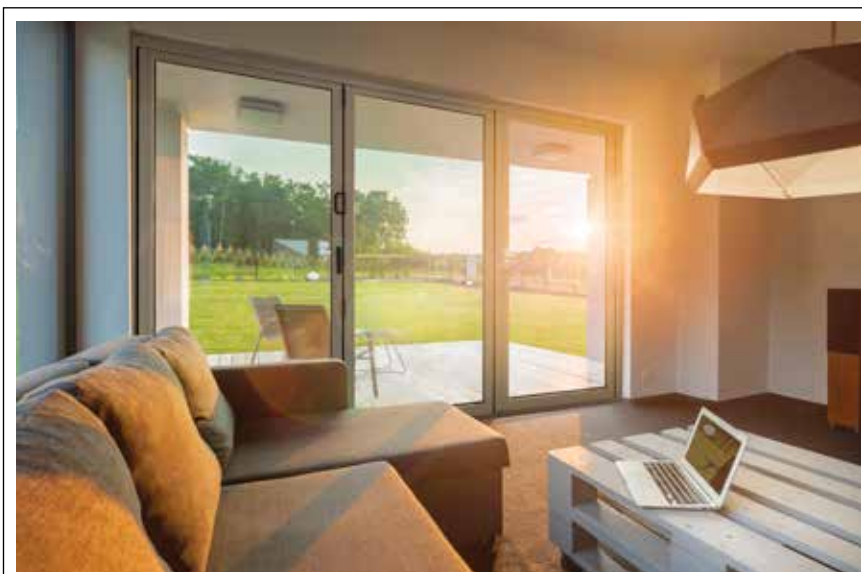

Bring the outside in with these stunning doors and fill your room with light.
Benefit from the feeling of extra space and flexibility with our beautiful bi-folds.

- ✓ 10 Year Guarantee
- ✓ Endless design possibilities
- ✓ Low threshold option
- ✓ Complete range of handles and accessories
- ✓ Wide choice of colours
- ✓ High performance aluminium