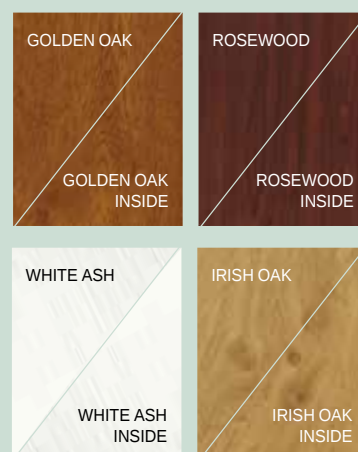

IRISH OAK & WHITE GRAIN

BECK BROWN & WHITE GRAIN

PEBBLE GREY & WHITE GRAIN

OTHER AVAILABLE TIMELESS COLOURS

WHITE WOODGRAIN

SILVER GREY

CHARTWELL GREEN

ROSEWOOD

uPVC Door Colour Collection

Woodgrain outside and smooth inside

Smooth both sides

Woodgrain both sides

The following colour combinations are available in the **Sculptured profile only**
 Chartwell Green / White
 Irish Oak / Irish Oak
 Irish Oak / White
 White Ash / White Ash

The following colour combination is available in the **Chamferd profile only**
 Anthracite Grey / White

ELITIS uPVC SLIDING DOORS

SLIDING DOORS

If you're looking for a simple, attractive solution to bring more space and natural light into your home, sliding patio doors are the perfect fit. Offering value and versatility in equal measure, it's easy to see why they are the most popular model of patio doors in the UK.