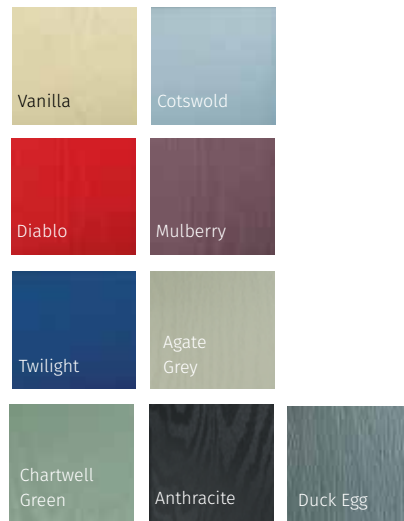

IRISH OAK & WHITE GRAIN

BECK BROWN & WHITE GRAIN

PEBBLE GREY & WHITE GRAIN

OTHER AVAILABLE TIMELESS COLOURS

WHITE WOODGRAIN

SILVER GREY

CHARTWELL GREEN

ROSEWOOD

OTHER RAL COLOURS AVAILABLE ON REQUEST

Due to possible variations in the printing process, please refer to physical colour swatches for an accurate representation of the above colours.

ALUMINIUM WINDOWS

GALLERY⁴⁴ COMPOSITE DOORS

With our high performance paint technology, we can offer a wide range of colours for doors and colour foils for door frames giving you a fantastic choice for your home.

STANDARD COLOUR COLLECTION

PRESTIGE COLOUR COLLECTION

COLOUR MATCH DRIP BARS

All of our composite doors come in a wide range of different colours, from traditional to flamboyant, so we've made sure you can now colour match your door and drip bar in most colours from our colour collection. Please ask your installer for more details.