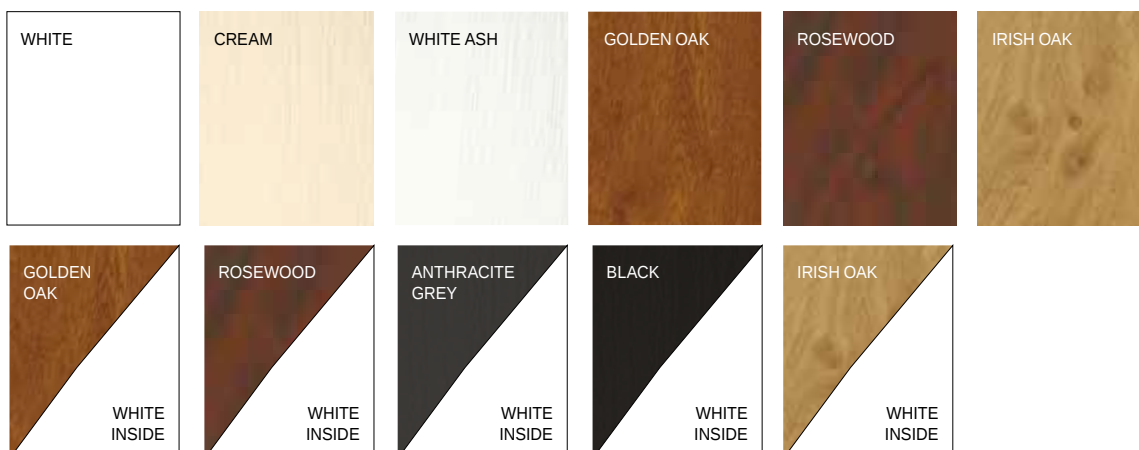

Aspect Colour Collection