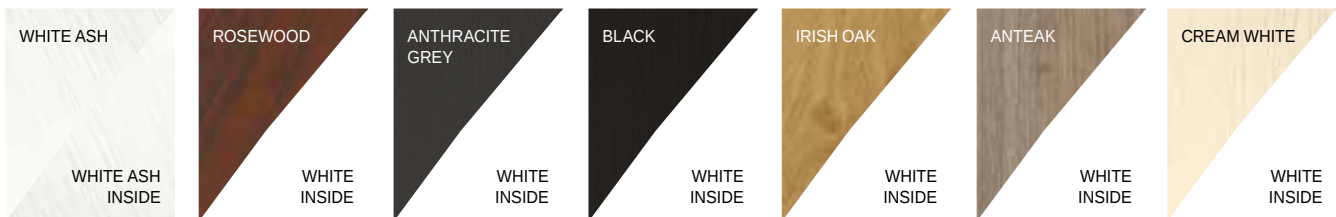

ELITIS MODUS uPVC WINDOWS

Whether it's a sleek ultra contemporary look or elegant traditional architectural styling, Modus delivers.

Slim Rebate Sash Windows

Our slim rebate sash windows offer clean sight lines with an internally flush finish – perfect for homeowners looking to create a modern look and feel to their home. If you're looking to achieve a high-end modern finish, choose contemporary colours such as Anthracite Grey or Black.

- ✓ Clean contemporary lines
- ✓ Leading thermal performance
- ✓ French Doors and Entrance Doors to match your colour choice
- ✓ Exquisite Georgian bar option
- ✓ Unique night vent facility

Modus Colour Collection