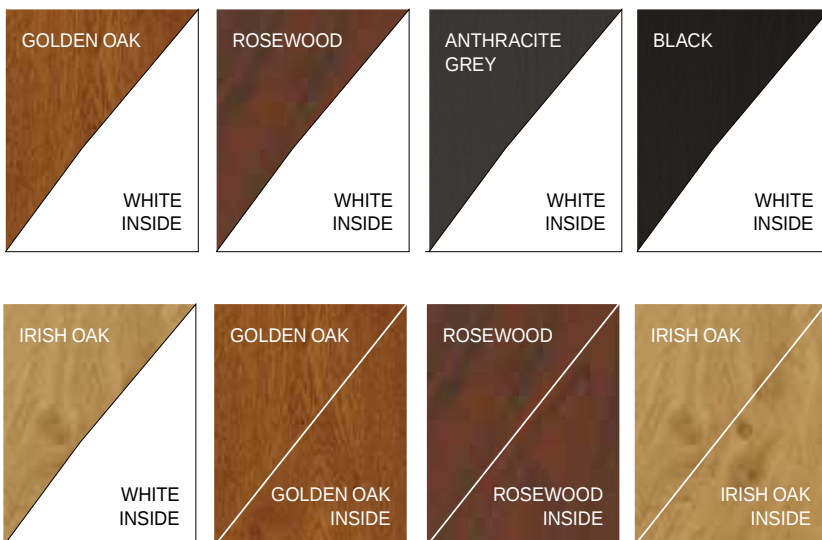

Sliding Door Colour Collection