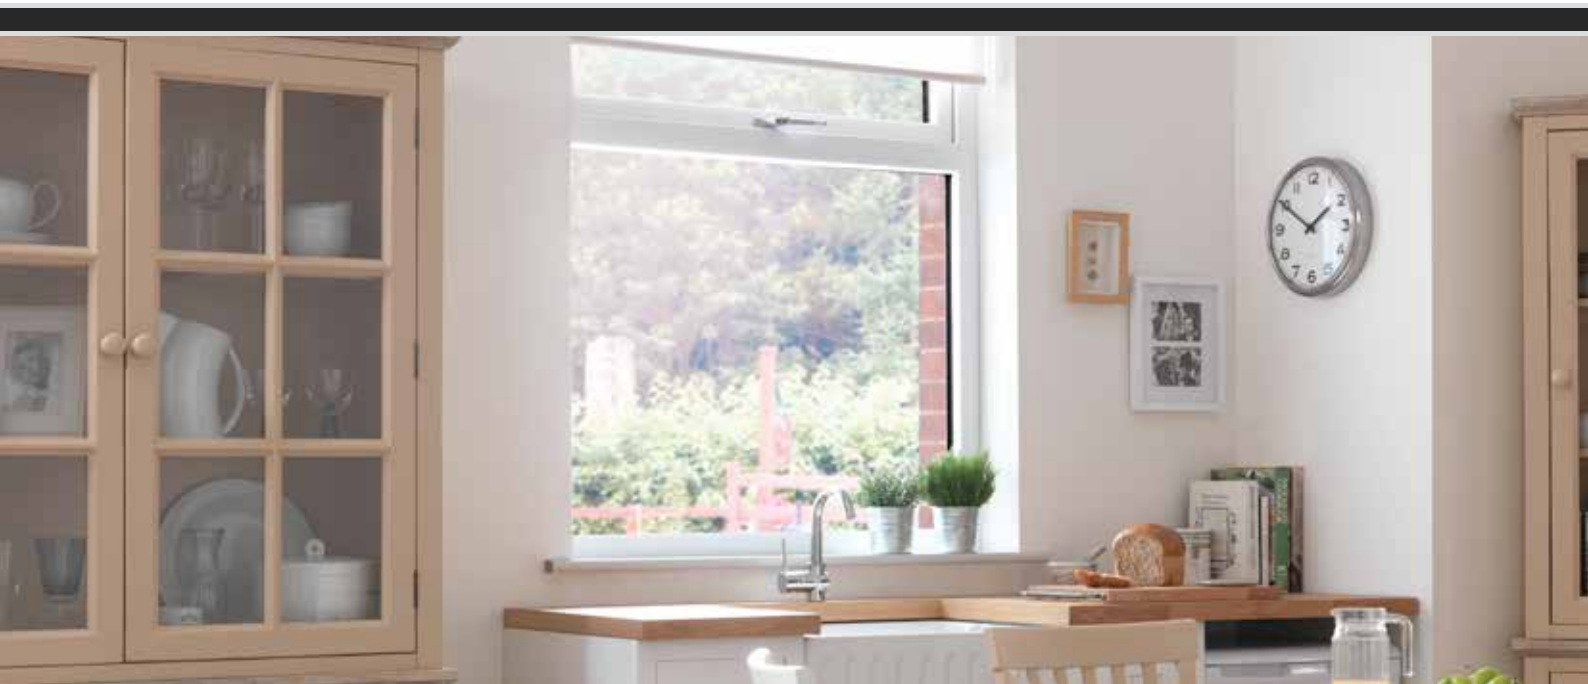

CONTENTS

Elitis Logik uPVC Chamfered Sash	04	Elitis uPVC Sliding Doors	18
Elitis Logik uPVC Sculptured Sash	06	Elitis Aspect uPVC Sliding Doors	20
Elitis Modus uPVC Slim Rebate	08	Studio Glide Aluminium Bi-Folding Doors	21
Elitis Modus uPVC Flush Sash	09	Räum Aluminium Bi-Folding Doors	22
Timeless Flush Collection	10	Räum Aluminium Lift & Slide Doors	24
Aluminium Windows	12	Conservatories and Orangeries	26
Gallery Composite Doors	13	Elitis uPVC Skypods	28
Elitis uPVC French Doors	16	Residence Collection	30
Elitis Entrance Doors	17