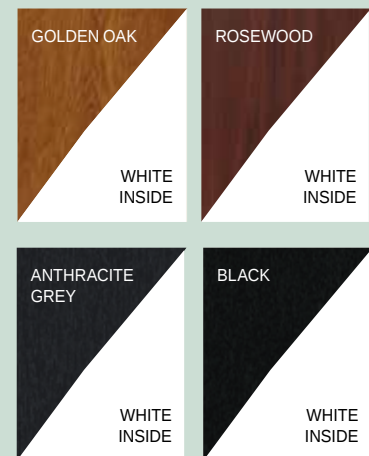

Chamfered Colour Collection

Woodgrain outside and smooth inside