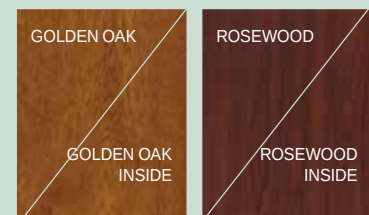

French Doors and Entrance Doors are available in the same colours to match your windows. Choose door frame profiles in the same style to for a seamless finish.

- ✓ Exquisite Georgian bar option
- ✓ Optional sash horn available
- ✓ Tilt and Turn options
- ✓ Night vent facility
- ✓ High security handles and locks for total peace of mind
- ✓ Sealed unit for increased energy efficiency
- ✓ Double or triple glazing available
- ✓ Secured by Design accredited for your security
- ✓ Available in a wide range of hand-picked woodgrain finishes
- ✓ French Doors and Entrance Doors to match your colour choice

Chamfered Casement Window

Chamfered Colour Collection

Woodgrain outside and smooth inside

Smooth both sides

Woodgrain both sides

ELITIS LOGIK SCULPTURED SASH uPVC WINDOWS

Sculptured Casement Window

Sculptured Colour Collection