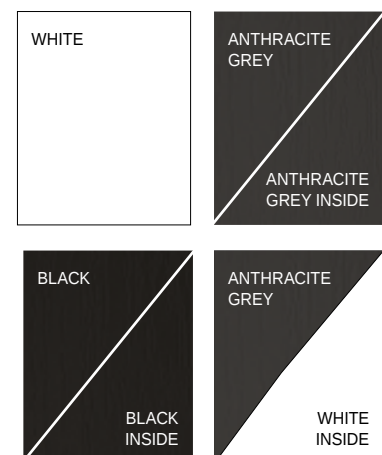

Studio Glide Colour Collection