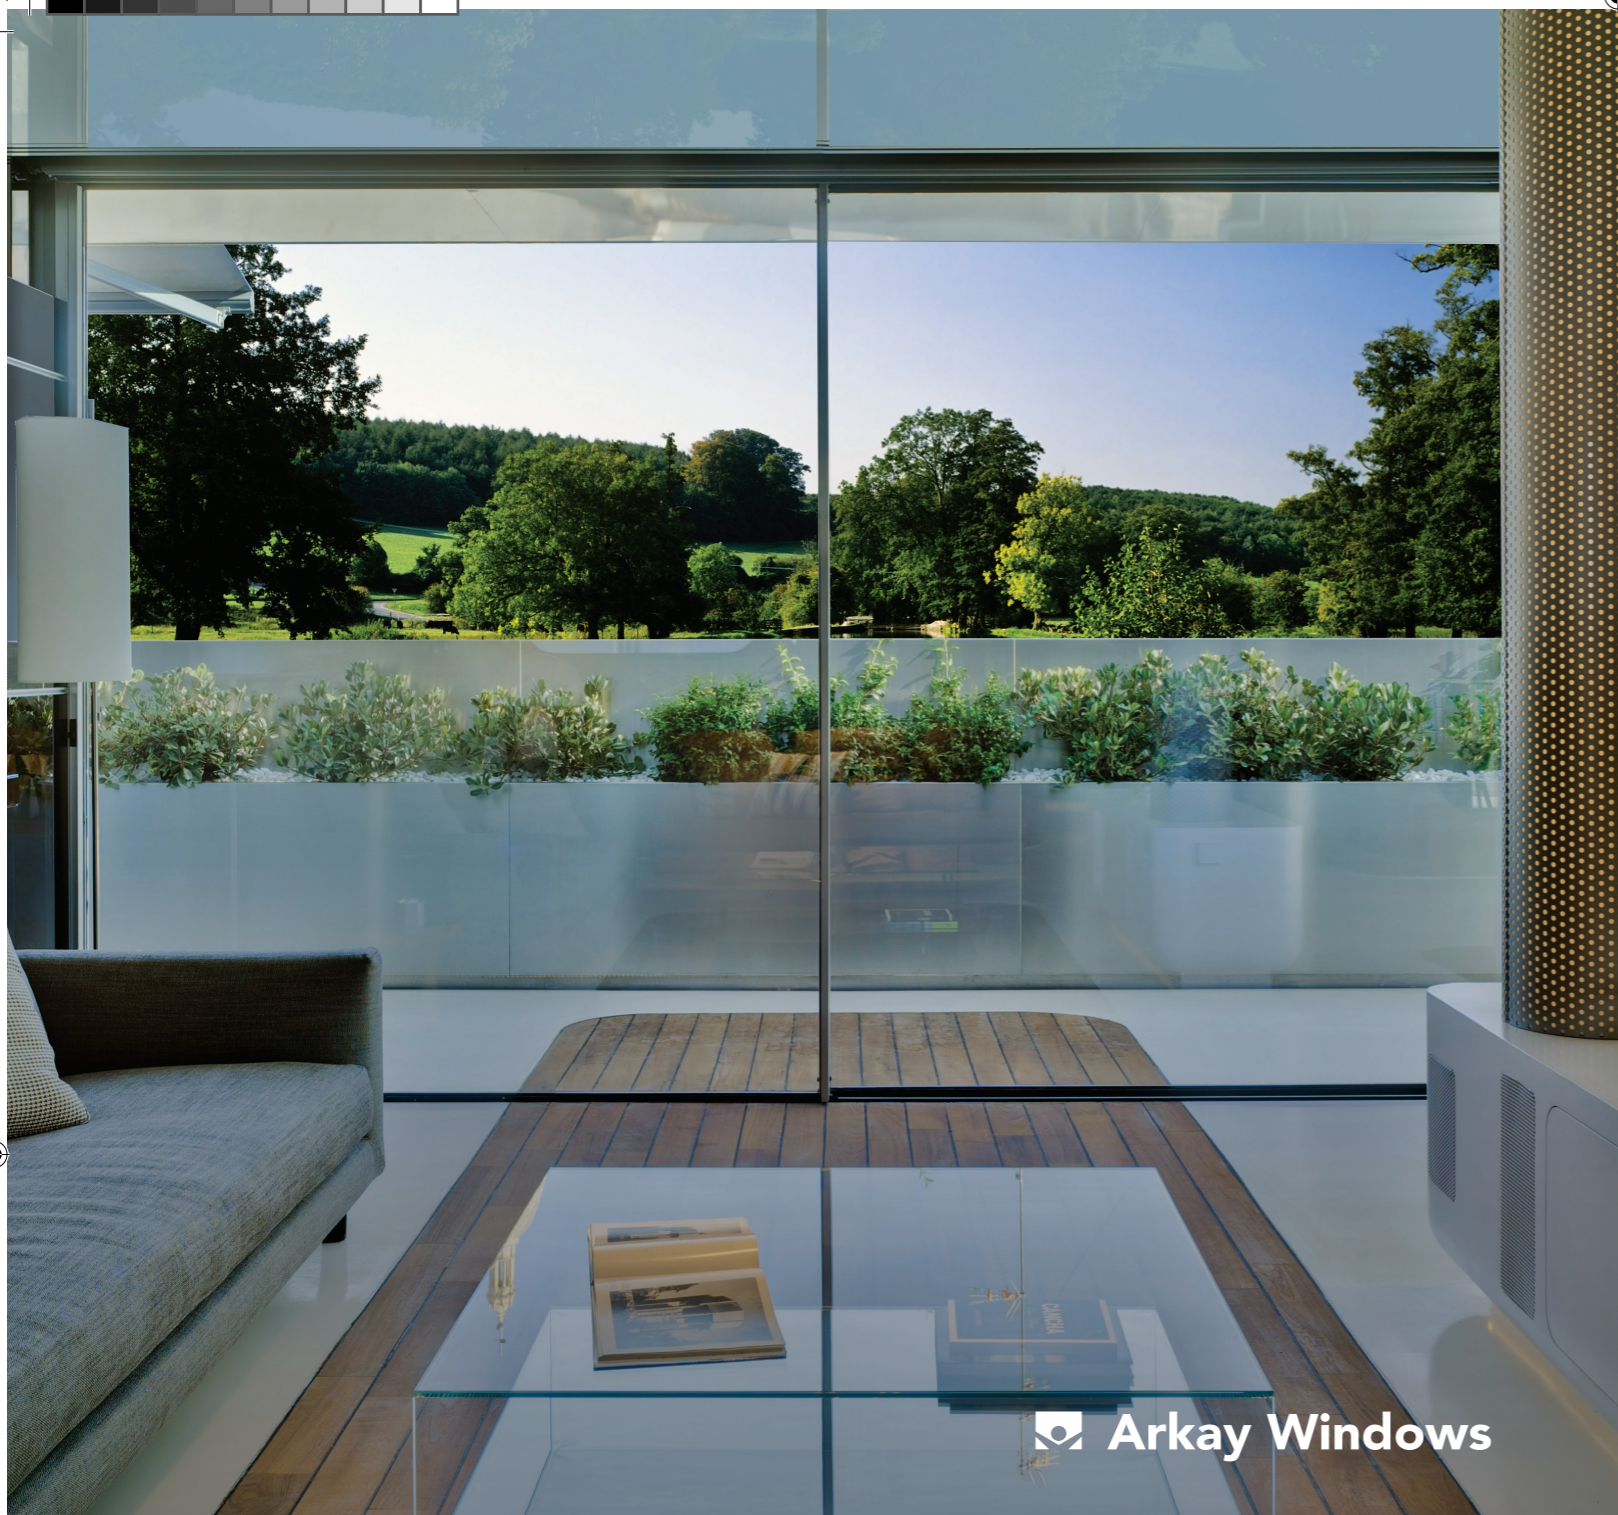

Arkay Windows