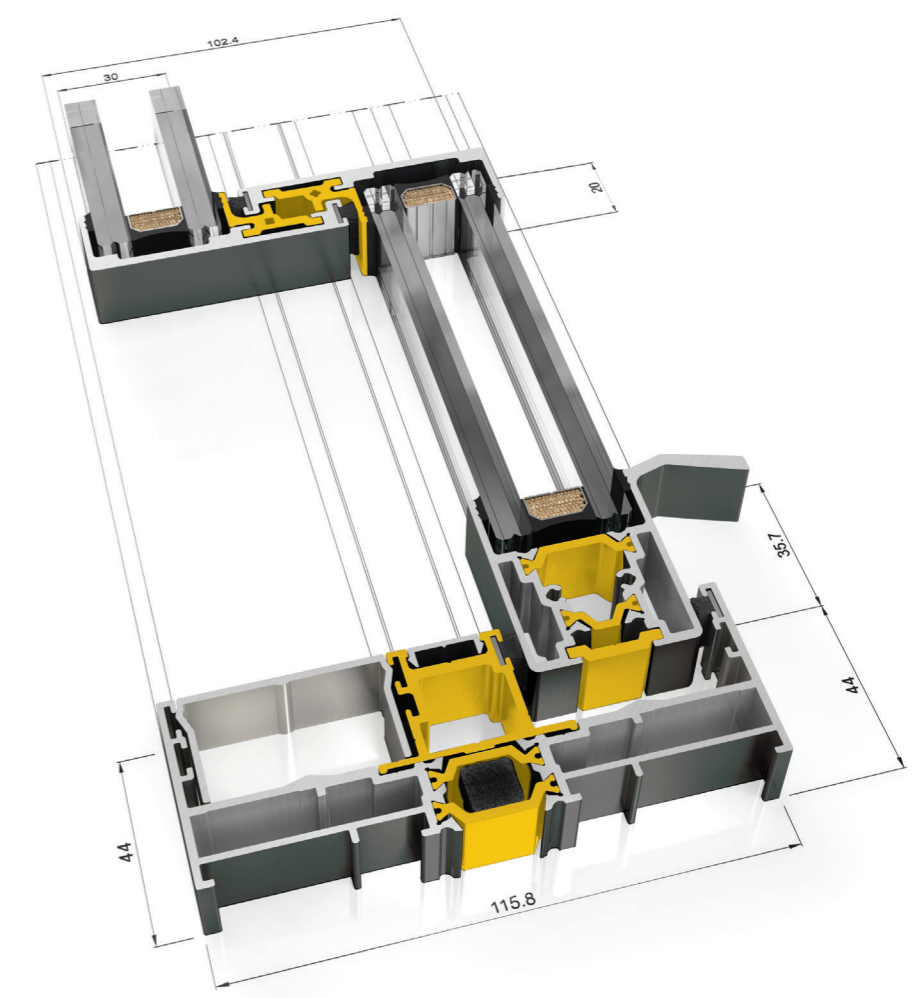

 **Arkay Windows**

Watford: 01923 803923
London: 020 8889 6821

infiniglide3@arkaywindows.com
arkaywindows.com

Expand your horizons with the ultra slim sliding door with a 20mm sightline and stunning finish that offers a seamless transition alongside high performance.

 **Arkay Windows**

 **Arkay Windows**

INFINI**GLIDE**3

Size Limits

Maximum Panel Width	2200 mm
Maximum Panel Height	3000 mm
Maximum Panel Weight	320 kg

INFINI**GLIDE**3

THE ULTRA SLIM NEW
MINIMAL SLIDING DOOR
WITH A 20MM SIGHTLINE

Every horizon is worth seeing, and now you can enjoy amazing views from the comfort of your home. InfiniGlide 3 is the perfect, ultra slim frame to bring your outdoors inside.

- Ultra Slim 20mm Interlock
- Up to 2.2m x 3m Per Panel
- Fully Concealable Frame & Threshold
- 3 Tracks & Pocket Door Option
- Fully Openable With Glass-To-Glass Corners
- Multi-Point Locking

THRESHOLD HEIGHT	44 mm	
GLAZING THICKNESS	26-30 mm	
GLAZING METHOD	Structurally bonded	
MINIMUM SIGHTLINE	20 mm	
FRAME DEPTH	1 RAIL	116 mm
FRAME DEPTH	2 RAIL	116 mm
FRAME DEPTH	3 RAIL	182 mm

PERFORMANCE	
U-VALUE	From 1.3 W/m ² K
AIR PERMEABILITY	Class 4
WATER TIGHTNESS	Class 7A
WIND RESISTANCE	Class C5
MAXIMUM ACOUSTIC INSULATION	41 dB Rw
ENHANCED SECURITY	Multi-Point Locking