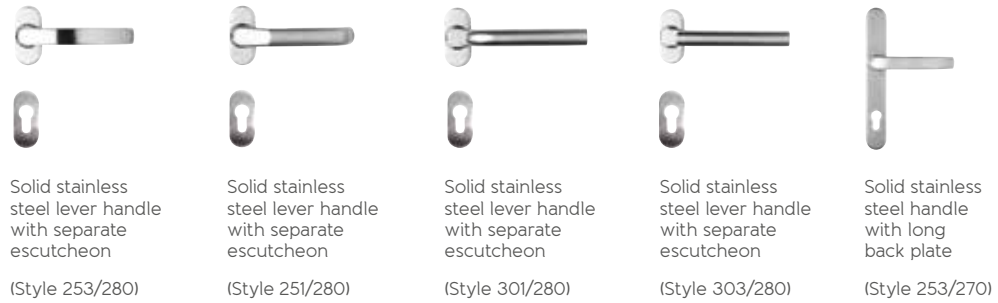

Getting a handle on things...

The handles of an Origin Residential Door are the perfect finishing touch to the exquisitely designed system.

Choose from a selection of elegant handle styles that have been designed and manufactured with the same level of care and dedication as every other component.

With the offset handle, you can choose to have it placed on either the panel itself or on the door sash, whilst the straight bar and bow bar handles will sit on the panel.*

In addition to striking the optimum balance between superior strength and sleek design, our handles are exhaustively cycle-tested to ensure they mirror the flawless functionality of the doors themselves and will, therefore, stand the test of time.

*Handle options and positions may vary dependent on the panel chosen.

Premium stainless steel range

Solid stainless steel lever handle with separate escutcheon

(Style 253/280)

Solid stainless steel lever handle with separate escutcheon

(Style 251/280)

Solid stainless steel lever handle with separate escutcheon

(Style 301/280)

Solid stainless steel lever handle with separate escutcheon

(Style 303/280)

Solid stainless steel handle with long back plate

(Style 253/270)

Certain models can also be colour coded in any RAL shade.